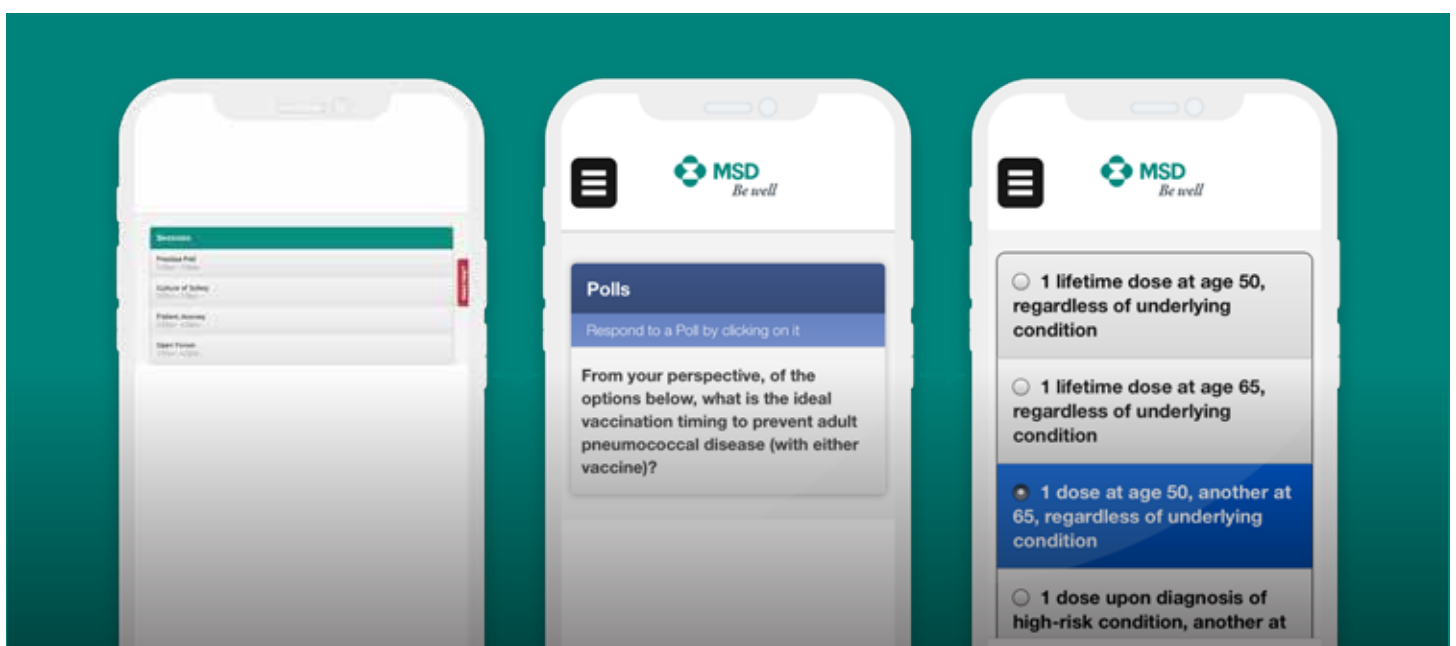

Hassle-Free Evaluations

No more dealing with paper feedback forms

Download the App via Google Play or App Store

[Preferences & Unsubscribe](#)

[Contact Us](#)

[Terms and Conditions](#)

[Privacy Policy](#)

msd.com.ph